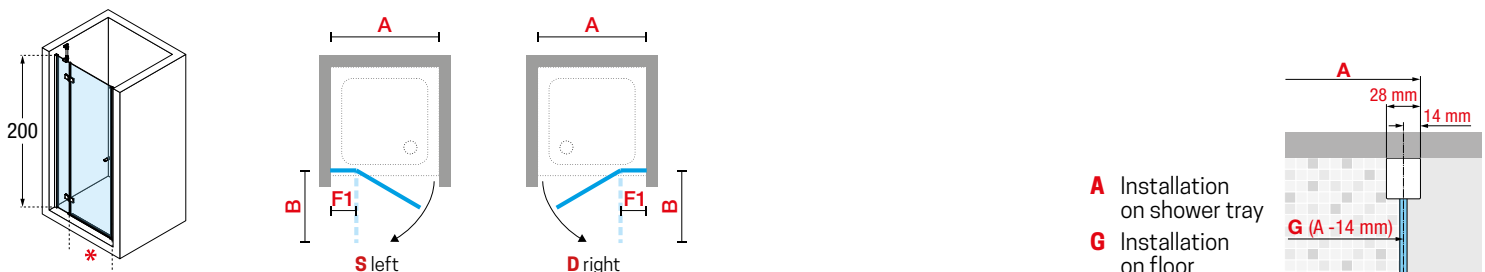

NH 1B

HINGED SHOWER DOOR, IN RECESS INSTALLATION

Dimensions				Code	Right	Left	Glass		Profile			
Actual size	Fixed panels	Access	Door projection		D-	S-	1	54	U	B	K	H
A	F1	*	B				Clear	Fumè	Matt white	Silver	Chrome	Matt black
69↔72	18	45	49	NHG70L	D-	S-						
74↔77	23	45	49	NHG75L	D-	S-						
79↔82	28	45	49	NHG80L	D-	S-						
84↔87	33	45	49	NHG85L	D-	S-						
89↔92	23	60	64	NHG90L	D-	S-						
94↔97	28	60	64	NHG95L	D-	S-						
99↔102	33	60	64	NHG100L	D-	S-						
109↔112	43	60	64	NHG110L	D-	S-						
119↔122	53	60	64	NHG120L	D-	S-						
129↔132	53	70	74	NHG130L	D-	S-						
139↔142	63	70	74	NHG140L	D-	S-						
149↔152	73	70	74	NHG150L	D-	S-						
159↔162	83	70	74	NHG160L	D-	S-						
169↔172	93	70	74	NHG170L	D-	S-						
H 170↕220 L 69↔172			SPECIAL	NHGSP								

LOCKING KIT WITH MAGNETIC PROFILES MANDATORY FOR RECESS INSTALLATION				U	B	K	H
			NH1BPN-	-	-	-	-
H 170↕220		SPECIAL	NH1BPNSP	-	-	-	-

TO COMPLETE DOOR IN NICHE: ORDER 1 SHOWER DOOR CODE + 1 LOCKING KIT