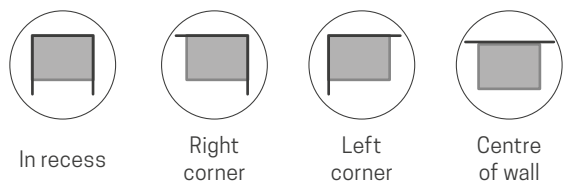

INSTALLATION

¹ Functions as product switch-off, alarm sound, light switch-on, remote alarm contact shut-off.