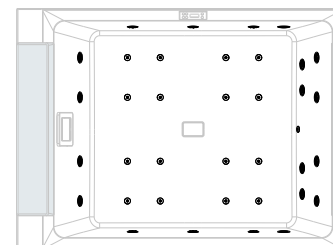

DIVINA M PLUS+NATURAL AIR