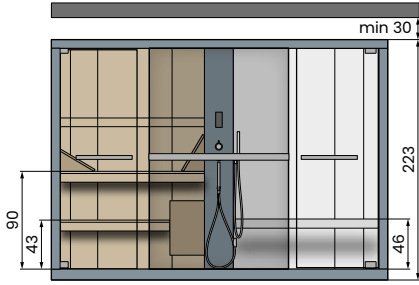

## CELSIUS PATIO 310x245 GLASS

 Power supply sauna: 4,5kW  
 Power supply hammam: 4,5kW  
 Total power: 9kW