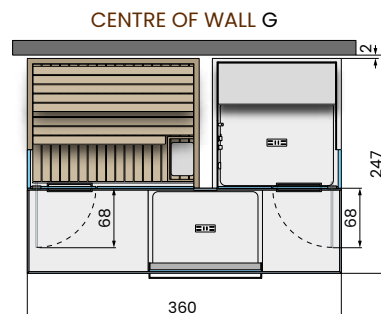

CELSIUS PATIO 360x245 GLASS

Power supply sauna: 6kW
Power supply hammam: 4,5kW
Total power: 10,5kW

Electrical features:
Voltage: 230V 1P+N / 400V 3P+N - 50/60Hz

Hydraulic characteristics:
Working pressure 2-5bar
Hot/Cold water 1/2" shower
Cold water 1/2" Steam generator*
Syphon connection Ø40 mm

*Steam generator water supply:
For intensive use, it is mandatory to install a reverse osmosis water demineraliser (2°F).
For occasional use, a semi-automatic boiler descaling system is available.