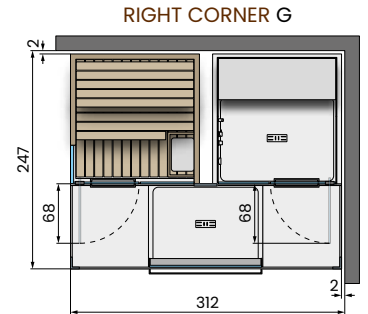

## Measures

310x245 H223  
360x245 H223

	Sauna	Patio with shower	Hammam		SAUNA	HAMMAM	PATIO
<b>Features</b>							
Electronic display with 5 (sauna) and 3 (hammam) heat settings					●	●	-
Bench					2	1	-
Glass thickness 8 mm					●	●	●
Front smoked grey glass 8 mm thick					-	-	●
Wood and/or lacquered steel handle					●	●	-
Footboard					●	-	-
Aroma vapouriser					-	●	-
Thermostatic mixer and hand shower					-	●	●
Shower head 30x30 cm with waterfall					-	-	●
Shelf for objects/towels					-	-	●
External side mirror					●	●	-
LED lighting					●	●	-
LED lighting with Cromolight					OPTIONAL	OPTIONAL	-
Bluetooth sound system					●	●	-
Hanger					OPTIONAL	OPTIONAL	2
Emergency button <sup>1</sup>					OPTIONAL	OPTIONAL	-
Semi-automatic boiler descaling system <sup>2</sup>					-	OPTIONAL	-

## CELSIUS PATIO 310x245 GLASS

 Power supply sauna: 4,5kW  
 Power supply hammam: 4,5kW  
 Total power: 9kW