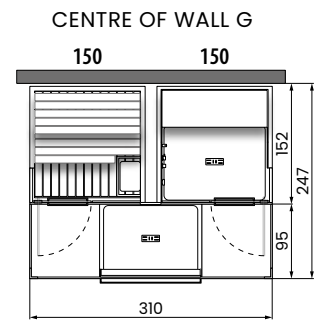

## Measures

310x245 H223  
360x245 H223

	Sauna	Patio with shower	Hammam		SAUNA	HAMMAM	PATIO
<b>Features</b>							
Electronic display with 5 (sauna) and 3 (hammam) heat settings					●	●	-
Bench					2	1	-
Glass thickness 8 mm					●	●	●
Front smoked grey glass 8 mm thick					-	-	●
Wood and/or lacquered steel handle					●	●	-
Footboard					●	-	-
Aroma vapouriser					-	●	-
Thermostatic mixer and hand shower					-	●	●
Shower head 30x30 cm with waterfall					-	-	●
Shelf for objects/towels					-	-	●
External side mirror					●	●	-
LED lighting					●	●	-
LED lighting with Cromolight					OPTIONAL	OPTIONAL	-
Bluetooth sound system					●	●	-
Hanger					OPTIONAL	OPTIONAL	2
Emergency button <sup>1</sup>					OPTIONAL	OPTIONAL	-
Semi-automatic boiler descaling system <sup>2</sup>					-	OPTIONAL	-

## SAUNA 150X150 - HAMMAM 150X150 - PATIO 310X95 H223

		G	W	0	6	7	X-	C-	8Y	8W	86	LA	LB	LC
In recess	<b>CL063125BI</b>	-	□											
Right corner	<b>CL063125AD</b>	□		□	□	□	□	□	□	□	□	□	□	□
Left corner	<b>CL063125AS</b>	□												
Centre of wall	<b>CL063125CP</b>	□												