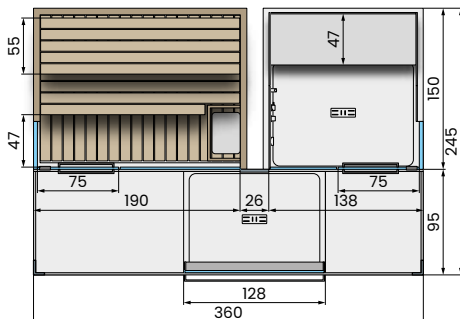

CELSIUS PATIO 360x245 GLASS

Power supply sauna: 6kW
Power supply hammam: 4,5kW
Total power: 10,5kW

Electrical features:
Voltage: 230V 1P+N / 400V 3P+N - 50/60Hz

Hydraulic characteristics:
Working pressure 2-5bar
Hot/Cold water 1/2" shower
Cold water 1/2" Steam generator*
Syphon connection Ø40 mm

*Steam generator water supply:
For intensive use, it is mandatory to install a reverse osmosis water demineraliser (2°F).
For occasional use, a semi-automatic boiler descaling system is available.