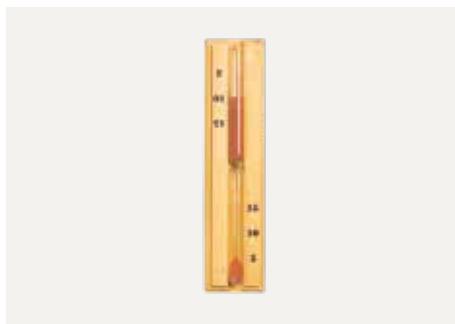

HOURGLASS

Code	Colour/Essence	
	Ayous	Ayous Thermo
	LD	LE
CLA2CLE01	☐	☐