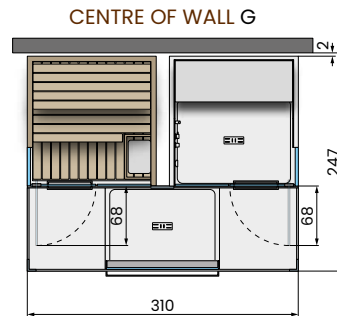

## CELSIUS PATIO 310x245 GLASS

 Power supply sauna: 4,5kW  
 Power supply hammam: 4,5kW  
 Total power: 9kW