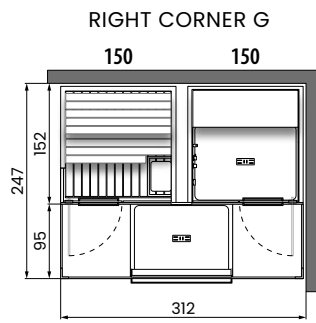

## Measures

310x245 H223  
360x245 H223

	Sauna	Patio with shower	Hammam		SAUNA	HAMMAM	PATIO
<b>Features</b>							
Electronic display with 5 (sauna) and 3 (hammam) heat settings					●	●	-
Bench					2	1	-
Glass thickness 8 mm					●	●	●
Front smoked grey glass 8 mm thick					-	-	●
Wood and/or lacquered steel handle					●	●	-
Footboard					●	-	-
Aroma vapouriser					-	●	-
Thermostatic mixer and hand shower					-	●	●
Shower head 30x30 cm with waterfall					-	-	●
Shelf for objects/towels					-	-	●
External side mirror					●	●	-
LED lighting					●	●	-
LED lighting with Cromolight					OPTIONAL	OPTIONAL	-
Bluetooth sound system					●	●	-
Hanger					OPTIONAL	OPTIONAL	2
Emergency button <sup>1</sup>					OPTIONAL	OPTIONAL	-
Semi-automatic boiler descaling system <sup>2</sup>					-	OPTIONAL	-

## SAUNA 150X150 - HAMMAM 150X150 - PATIO 310X95 H223

		G	W	0	6	7	X-	C-	8Y	8W	86	LA	LB	LC
In recess	<b>CL063125BI</b>	-	□											
Right corner	<b>CL063125AD</b>	□		□	□	□	□	□	□	□	□	□	□	□
Left corner	<b>CL063125AS</b>	□												
Centre of wall	<b>CL063125CP</b>	□												