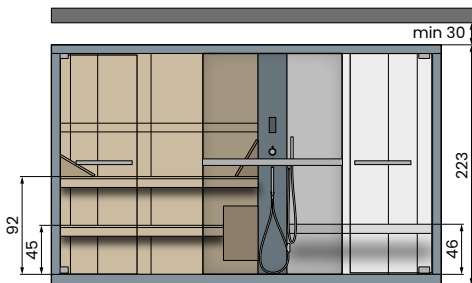

CELSIUS PATIO 360x245 GLASS

Power supply sauna: 6kW
Power supply hammam: 4,5kW
Total power: 10,5kW

Electrical features:
Voltage: 230V 1P+N / 400V 3P+N - 50/60Hz

Hydraulic characteristics:
Working pressure 2-5bar
Hot/Cold water 1/2" shower
Cold water 1/2" Steam generator*
Syphon connection Ø40 mm

*Steam generator water supply:
For intensive use, it is mandatory to install a reverse osmosis water demineraliser (2°F).
For occasional use, a semi-automatic boiler descaling system is available.