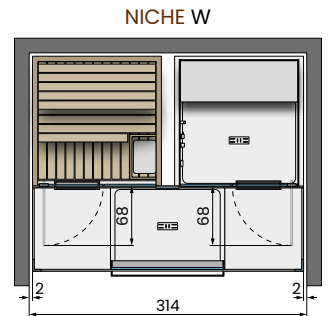

## CELSIUS PATIO 310x245 GLASS

 Power supply sauna: 4,5kW  
 Power supply hammam: 4,5kW  
 Total power: 9kW