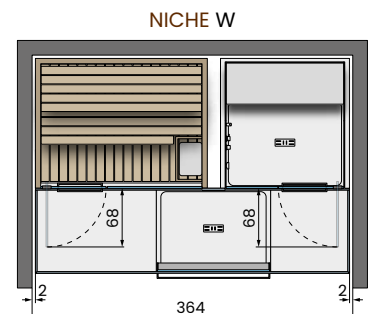

CELSIUS PATIO 360x245 GLASS

Power supply sauna: 6kW
Power supply hammam: 4,5kW
Total power: 10,5kW

Electrical features:
Voltage: 230V 1P+N / 400V 3P+N - 50/60Hz

Hydraulic characteristics:
Working pressure 2-5bar
Hot/Cold water 1/2" shower
Cold water 1/2" Steam generator*
Syphon connection Ø40 mm

*Steam generator water supply:
For intensive use, it is mandatory to install a reverse osmosis water demineraliser (2°F).
For occasional use, a semi-automatic boiler descaling system is available.