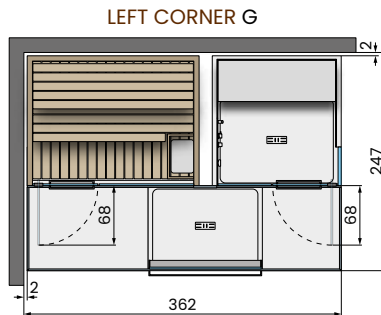

CELSIUS PATIO 360x245 GLASS

Power supply sauna: 6kW
Power supply hammam: 4,5kW
Total power: 10,5kW

Electrical features:
Voltage: 230V 1P+N / 400V 3P+N - 50/60Hz

Hydraulic characteristics:
Working pressure 2-5bar
Hot/Cold water 1/2" shower
Cold water 1/2" Steam generator*
Syphon connection Ø40 mm

*Steam generator water supply:
For intensive use, it is mandatory to install a reverse osmosis water demineraliser (2°F).
For occasional use, a semi-automatic boiler descaling system is available.