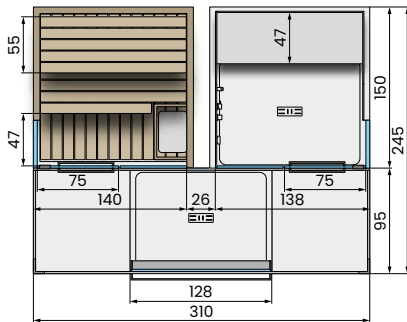

## Measures

310x245 H223  
360x245 H223

	Sauna	Patio with shower	Hammam		SAUNA	HAMMAM	PATIO
<b>Features</b>							
Electronic display with 5 (sauna) and 3 (hammam) heat settings					●	●	-
Bench					2	1	-
Glass thickness 8 mm					●	●	●
Front smoked grey glass 8 mm thick					-	-	●
Wood and/or lacquered steel handle					●	●	-
Footboard					●	-	-
Aroma vapouriser					-	●	-
Thermostatic mixer and hand shower					-	●	●
Shower head 30x30 cm with waterfall					-	-	●
Shelf for objects/towels					-	-	●
External side mirror					●	●	-
LED lighting					●	●	-
LED lighting with Cromolight					OPTIONAL	OPTIONAL	-
Bluetooth sound system					●	●	-
Hanger					OPTIONAL	OPTIONAL	2
Emergency button <sup>1</sup>					OPTIONAL	OPTIONAL	-
Semi-automatic boiler descaling system <sup>2</sup>					-	OPTIONAL	-

## CELSIUS PATIO 310x245 GLASS

 Power supply sauna: 4,5kW  
 Power supply hammam: 4,5kW  
 Total power: 9kW