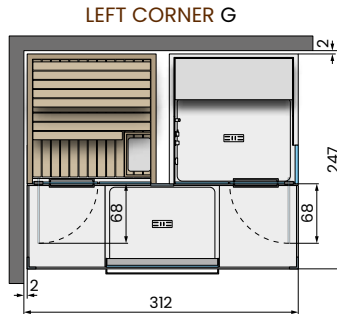

## CELSIUS PATIO 310x245 GLASS

 Power supply sauna: 4,5kW  
 Power supply hammam: 4,5kW  
 Total power: 9kW