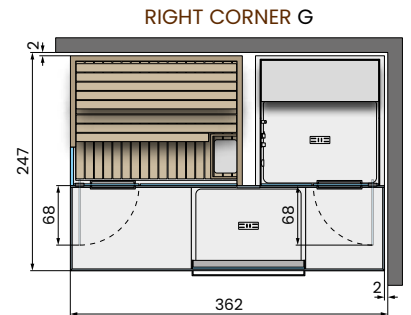

CELSIUS PATIO 360x245 GLASS

Power supply sauna: 6kW
Power supply hammam: 4,5kW
Total power: 10,5kW

Electrical features:
Voltage: 230V 1P+N / 400V 3P+N - 50/60Hz

Hydraulic characteristics:
Working pressure 2-5bar
Hot/Cold water 1/2" shower
Cold water 1/2" Steam generator*
Syphon connection Ø40 mm

*Steam generator water supply:
For intensive use, it is mandatory to install a reverse osmosis water demineraliser (2°F).
For occasional use, a semi-automatic boiler descaling system is available.