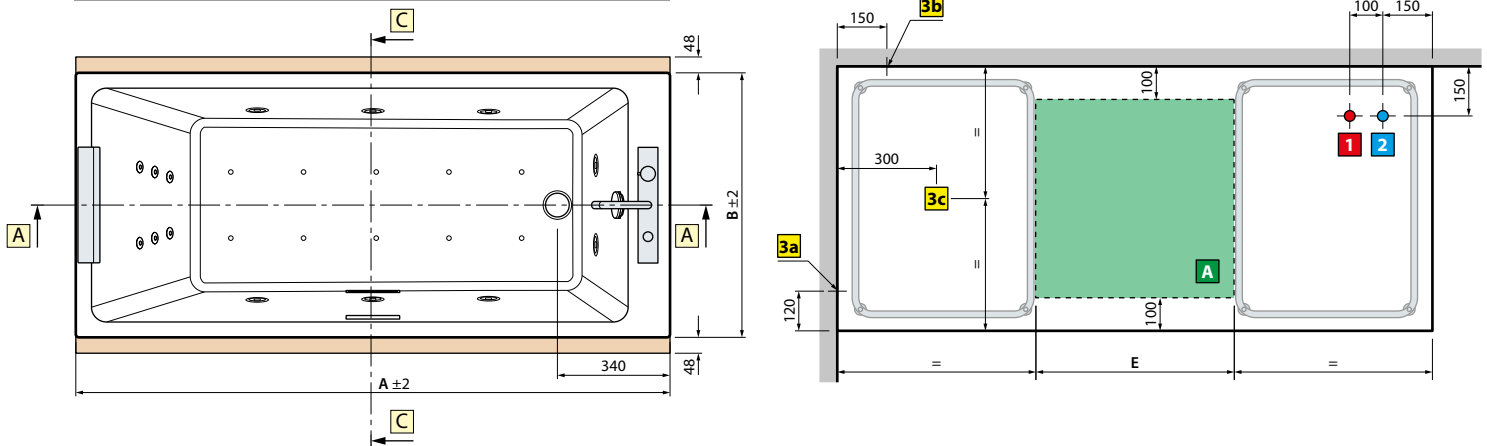

Construction of the code: **Codice** + **Frame finish** + **Panel finish** = Final product code

**SPECIAL COLOURS ON REQUEST FOR CLAY PANELS AND FRAME WITH CLAY PANELS**

Cipria

Tegola

Alga

Senape

Number of panels	Price
1-2 panels	
3-4 panels	

OVERALL MEASUREMENT WITH FRAME

model	A	B	C	D	E	Capacity in litres
170x70	1700	700	1080	420	500	250
170x75	1700	750	1080	470	500	280
180x80	1800	800	1180	520	600	330
180x110	1800	1100	1180	820	600	500
190x90	1900	900	1280	620	600	410