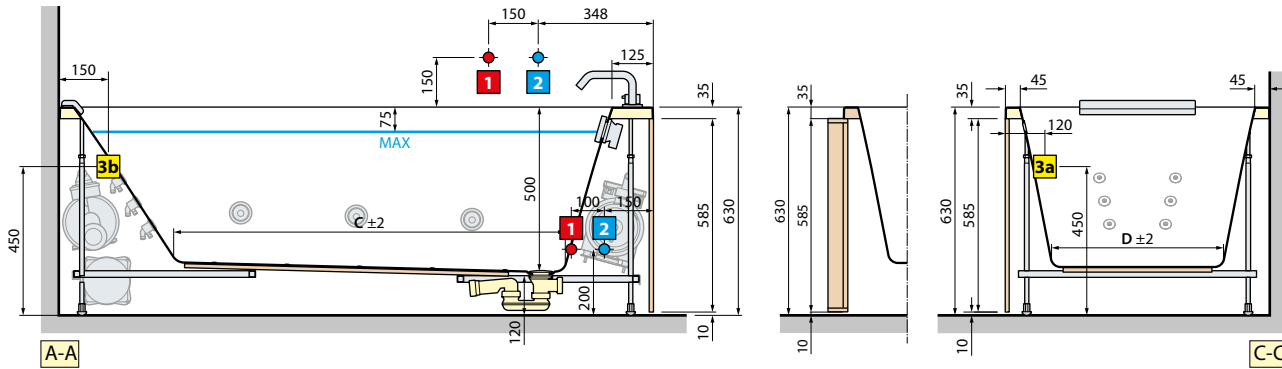

Construction of the code: **Codice** + **Frame finish** + **Panel finish** = Final product code

**SPECIAL COLOURS ON REQUEST FOR CLAY PANELS AND FRAME WITH CLAY PANELS**

Cipria

Tegola

Alga

Senape

Number of panels	Price
1-2 panels	
3-4 panels	

OVERALL MEASUREMENT WITH FRAME

model	A	B	C	D	E	Capacity in litres
170x70	1700	700	1080	420	500	250
170x75	1700	750	1080	470	500	280
180x80	1800	800	1180	520	600	330
180x110	1800	1100	1180	820	600	500
190x90	1900	900	1280	620	600	410