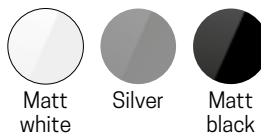

TOWEL HOLDER WITH STORAGE SHELF

Dimensions (cm)	Code	Select the finishing / price		
		U	B	H
12 x 30	R90AKFMPS30-	Matt White	Silver	Matt Black
12 x 45	R90AKFMPS45-			
12 x 60	R90AKFMPS60-