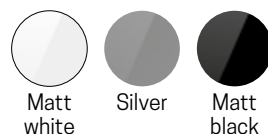

SHELF WITH GLASS + SOAP DISPENSER

Dimensions (cm)	Code	Select the finishing / price		
		U	B	H
9,7 x 30	R90AKFMPB30-	Matt White	Silver	Matt Black
9,7 x 45	R90AKFMPB45-