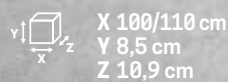

NEWS 2022

◀ SHELF WITH STOP AND OVERHANGING TOWEL RAIL

Dimensions (cm)	Code	Select the finishing / price		
		U	B	H
10,9 x 80	R90AKFMMA380-	Matt White	Silver	Matt Black
10,9 x 120	R90AKFMMA3120-			
10,9 x 140	R90AKFMMA3140-			

NEWS 2022

◀ SHELF L. 70 AND 80 CM WITH OVERHANGING FRONT, TOWEL HOLDER AND WITH GLASS AND SOAP DISPENSER

Dimensions (cm)	Code	Right	Left	Select the finishing / price		
		D-	S-	U	B	H
10,9 x 100	R90AKFMMA2100F	D-	S-	Matt White	Silver	Matt Black
10,9 x 110	R90AKFMMA2110F	D-	S-			

NEWS 2022

◀ SHELF L. 70 AND 80 CM WITH CANTILEVER FRONT TOWEL RAIL

Dimensions (cm)	Code	Right	Left	Select the finishing / price		
		D-	S-	U	B	H
10,9 x 100	R90AKFMMA2100	D-	S-	Matt White	Silver	Matt Black
10,9 x 110	R90AKFMMA2110	D-	S-