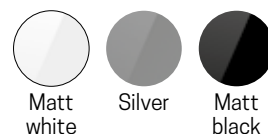

SLATTED SHELF TOWEL RACK

Dimensions (cm)	Code	Select the finishing / price		
		U	B	H
35 x 61,2	R90AKFPA-	Matt White	Silver	Matt Black