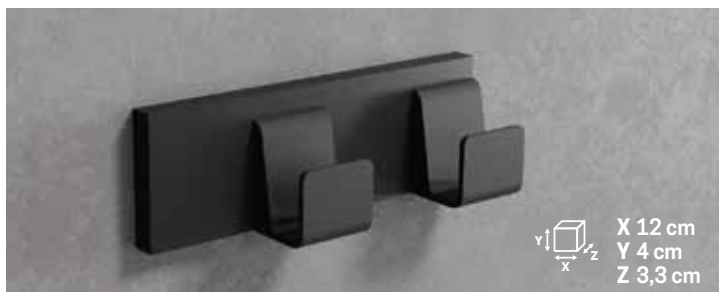

## WALL CLOTHES HOOK

Matt white   Silver   Matt black

Dimensions (cm)	Code	Select the finishing / price		
		U	B	H
		Matt White	Silver	Matt Black

X 12 cm  
Y 4 cm  
Z 3,3 cm