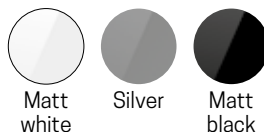

## TWO INTERNAL SHELVES + WIPER HOLDER AND EXTERNAL TOWEL HOOK TO ATTACH TO GLASS (Wiper not included)

Dimensions (cm)	Code	Select the finishing / price		
		U	B	H
12 x 76	<b>R90AKFP01290-</b>	Matt White	Silver	Matt Black

## INTERNAL SHELF AND EXTERNAL TOWEL HOOK TO ATTACH TO GLASS

Dimensions (cm)	Code	Select the finishing / price		
		U	B	H
35 x 90	<b>R90AKFPSP03590-</b>	Matt White	Silver	Matt Black