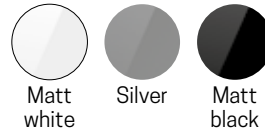

◀ SHELF WITH STOP AND OVERHANGING TOWEL RAIL