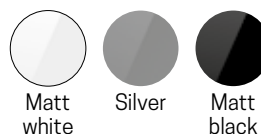

## INTERNAL SHELF AND EXTERNAL TOWEL HOOK TO ATTACH TO GLASS

Dimensions (cm)	Code	Select the finishing / price		
		U	B	H
35 x 90	<b>R90AKFPSP03590-</b>	Matt White	Silver	Matt Black

## THREE INTERNAL SHELVES AND EXTERNAL TOWEL HOOK TO ATTACH TO GLASS

Dimensions (cm)	Code	Select the finishing / price		
		U	B	H
35 x 90	<b>R90AKFP03590-</b>	Matt White	Silver	Matt Black

INTERNAL SHELF AND EXTERNAL TOWEL HOOK TO ATTACH TO GLASS

Dimensions (cm)	Code	Select the finishing / price		
		U	B	H
		Matt White	Silver	Matt Black
40 x 60	<b>R90AKFPO4070-</b>			

X 70 cm  
Y 40 cm  
Z 8,5 cm

SHELF

Dimensions (cm)	Code	Select the finishing / price		
		U	B	H
		Matt White	Silver	Matt Black
9,7 x 17,5	<b>R90AKFME17-</b>			
9,7 x 30	<b>R90AKFME30-</b>			
9,7 x 45	<b>R90AKFME45-</b>			