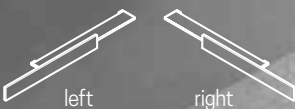

NEWS 2022

◀ SHELF WITH STOP AND OVERHANGING TOWEL RAIL

Dimensions (cm)	Code	Select the finishing / price		
		U	B	H
10,9 x 80	R90AKFMMA380-	Matt White	Silver	Matt Black
10,9 x 120	R90AKFMMA3120-			
10,9 x 140	R90AKFMMA3140-			

NEWS 2022

◀ SHELF L. 70 AND 80 CM WITH OVERHANGING FRONT, TOWEL HOLDER AND WITH GLASS AND SOAP DISPENSER

Dimensions (cm)	Code	Right	Left	Select the finishing / price		
		D-	S-	U	B	H
10,9 x 100	R90AKFMMA2100F	D-	S-	Matt White	Silver	Matt Black
10,9 x 110	R90AKFMMA2110F	D-	S-			

NEWS 2022

◀ SHELF L. 70 AND 80 CM WITH CANTILEVER FRONT TOWEL RAIL

Dimensions (cm)	Code	Right	Left	Select the finishing / price		
		D-	S-	U	B	H
10,9 x 100	R90AKFMMA2100	D-	S-	Matt White	Silver	Matt Black
10,9 x 110	R90AKFMMA2110	D-	S-