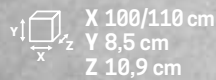

### ◀ SHELF WITH STOP AND OVERHANGING TOWEL RAIL

Dimensions (cm)	Code	Select the finishing / price		
		U	B	H
10,9 x 80	<b>R90AKFMMA380-</b>	Matt White	Silver	Matt Black
10,9 x 120	<b>R90AKFMMA3120-</b>			
10,9 x 140	<b>R90AKFMMA3140-</b>			

### ◀ SHELF L. 70 AND 80 CM WITH OVERHANGING FRONT, TOWEL HOLDER AND WITH GLASS AND SOAP DISPENSER

Dimensions (cm)	Code	Right	Left	Select the finishing / price		
		D-	S-	U	B	H
10,9 x 100	<b>R90AKFMMA2100F</b>	D-	S-	Matt White	Silver	Matt Black
10,9 x 110	<b>R90AKFMMA2110F</b>	D-	S-			