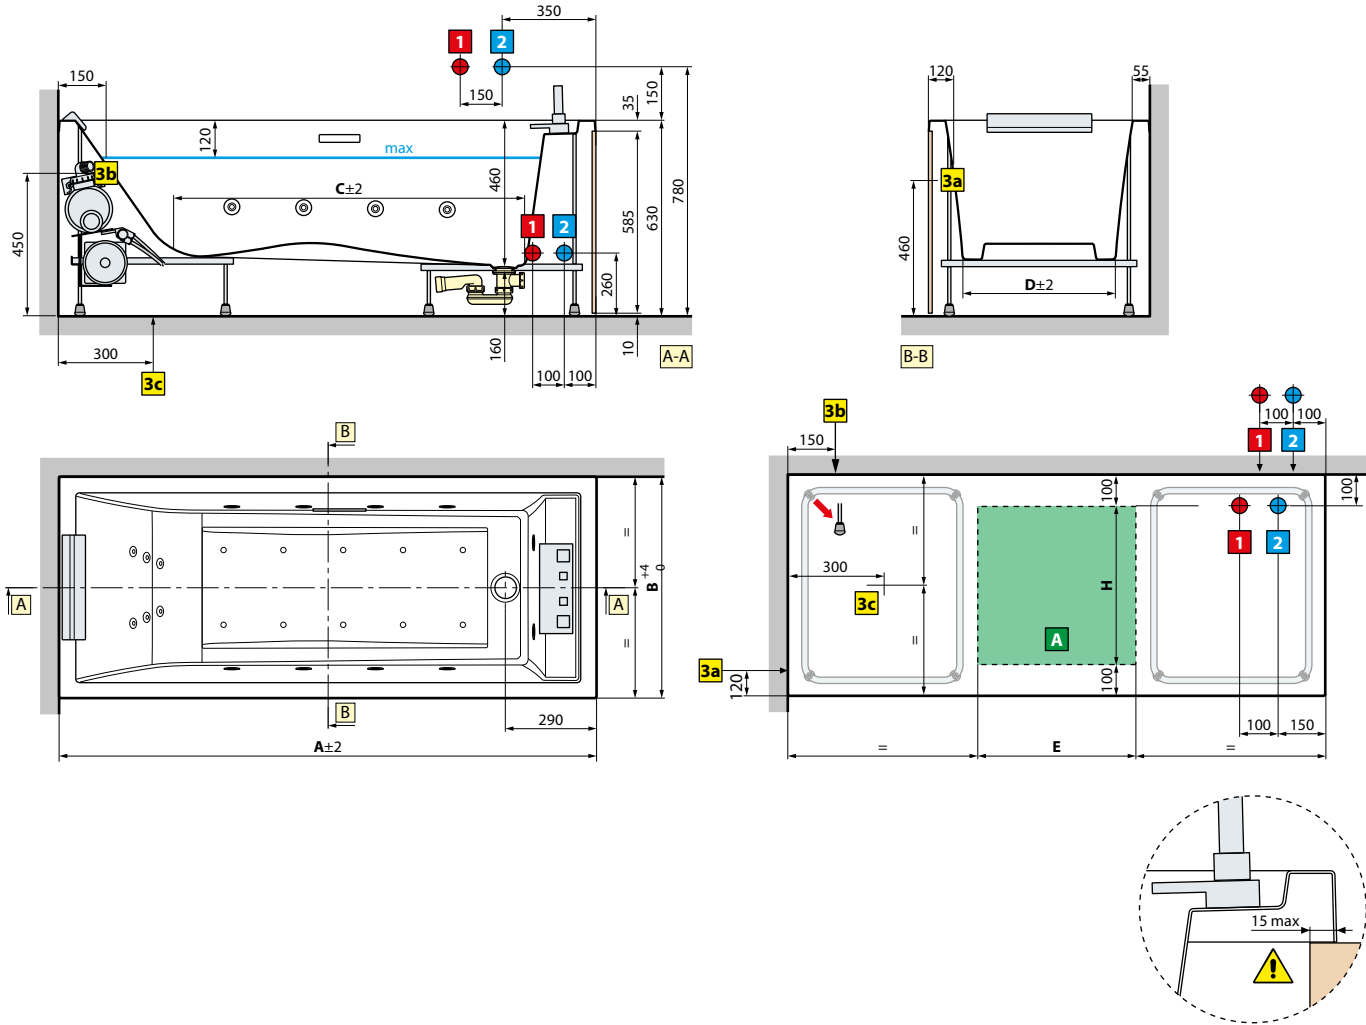

Model	A	B	C	D	E	Capacity litres
170x70	1700	700	1107	475	500	205
170x75	1700	750	1107	525	500	225
180x80	1800	800	1142	575	600	250
190x80	1900	800	1173	575	700	265

ELECTRIC POWER					
	HYDRO AIR	WHIRLPOOL + DISINFECTION	WHIRLPOOL DISINFECTION + LIGHT	HYDRO PLUS	WHIRLPOOL + NATURAL AIR
Heater	—	—	—	1.300 W	—
Whirlpool	—	550 W	550 W	900 W	550 W
Airpool	400 W	—	—	400 W	—
Natural air	—	—	—	—	1.050 W
TOTAL	400 W	550 W	550 W	2.600 W	1.050 W

Install a 30mA differential switch upstream of the appliance with a multiple-pole switch with a minimum contact opening ≥ 3 mm.

HYDRAULIC CHARACTERISTIC
Siphon connection 1 1/2"

ELECTRICAL CHARACTERISTIC
Tension: 220-230 V
Frequency: 50 Hz