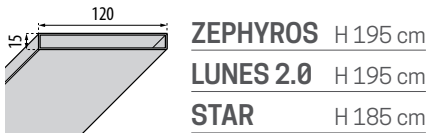

ZEPHYROS H 195 cm
LUNES 2.0 H 195 cm
STAR H 185 cm

Finitura	Codice		Misure altezza (max 200 cm)	
	ZEPHYROS LUNES 2.0	STAR	Standard	Speciale
Bianco	P15X120ST3-A	P15X120ST1-A	<190	>190
	P15X12001	P15X12001		
	P15X12002	P15X12002		
Silver	P15X120ST3-B	P15X120ST1-B		
	P15X12001	P15X12001		
	P15X12002	P15X12002		
Cromo	P15X120ST3-K			
	P15X12001			
	P15X12002			
Nero opaco	P15X120ST3-H			
	P15X12001			
	P15X12002			
Argento	P15X120ST3-J			
	P15X12001			
	P15X12002