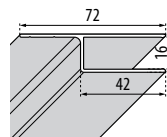

ZEPHYROS H 195 cm

ZEPHYROS H 195 cm
LUNES 2.0 H 195 cm

Finitura	Codice	Misure altezza (max 200 cm)	
		Standard	Speciale
Bianco	P01L215STL-A		
	P01L215002SP		
Silver	P01L215STL-B		
	P01L215002SP		
Cromo	P01L215STL-K		
	P01L215002SP		
Nero opaco	P01L215STL-H		
	P01L215002SP		
Argento	P01L215STL-J		
	P01L215002SP