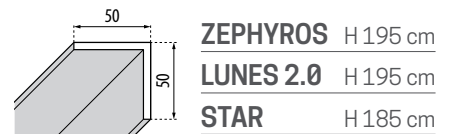

ZEPHYROS H 195 cm
LUNES 2.0 H 195 cm
STAR H 185 cm

Finitura	Codice		Misure altezza (max 200 cm)	
	ZEPHYROS LUNES 2.0	STAR	Standard	Speciale
Bianco	L50X50ST3-A	L50X50ST1-A	<190	>190
	L50X5001	L50X5001		
	L50X5002	L50X5002		
Silver	L50X50ST3-B	L50X50ST1-B		
	L50X5001	L50X5001		
	L50X5002	L50X5002		
Cromo	L50X50ST3-K			
	L50X5001			
	L50X5002			
Nero opaco	L50X50ST3-H			
	L50X5001			
	L50X5002			
Argento	L50X50ST3-J			
	L50X5001			
	L50X5002