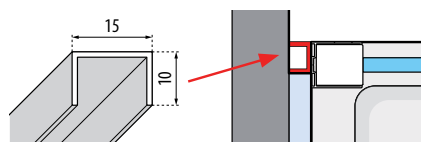

Finitura	Codice	Misure altezza 200 cm
		Standard
Bianco	P51U1510ST2-A	
Bianco opaco	P51U1510ST2-U	
Silver	P51U1510ST2-B	
Cromo	P51U1510ST2-K	
Nero opaco	P51U1510ST2-H	
Argento	P51U1510ST2-J	
Inox	P51U1510ST2-Z