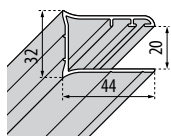

LOUVRE H 195 cm

Finitura	Codice	Misure altezza (max 200 cm)	
		Standard	Speciale
Silver	P01BI2MOST-B		
	P02DIA01		
	P01BI2MOST-K		
Cromo	P02DIA01