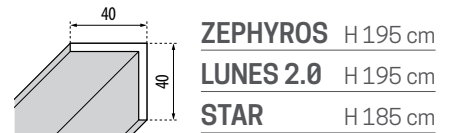

ZEPHYROS H 195 cm
LUNES 2.0 H 195 cm
STAR H 185 cm

Finitura	Codice		Misure altezza (max 200 cm)	
	ZEPHYROS LUNES 2.0	STAR	Standard	Speciale
Bianco	L40X40ST3-A	L40X40ST1-A	<190	>190
	L40X4001	L40X4001		
	L40X4002	L40X4002		
Silver	L40X40ST3-B	L40X40ST1-B		
	L40X4001	L40X4001		
	L40X4002	L40X4002		
Cromo	L40X40ST3-K			
	L40X4001			
	L40X4002			
Nero opaco	L40X40ST3-H			
	L40X4001			
	L40X4002			
Argento	L40X40ST3-J			
	L40X4001			
	L40X4002