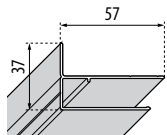

LUNES H H 195 cm
GIADA H H 195 cm

ZEPHYROS H 195 cm
LUNES 2.0 H 195 cm
In sostituzione del profilo a muro +15 mm

Finitura	Codice	Misure altezza (max 200 cm)	
		Standard	Speciale
Bianco	P05BHCST-A		
	P05BHC01		
	P05BHC02		
Silver	P05BHCST-B		
	P05BHC01		
	P05BHC02		
Cromo	P05BHCST-K		
	P05BHC01		
	P05BHC02		
Nero opaco	P05BHCST-H		
	P05BHC01		
	P05BHC02		
Argento	P05BHCST-J		
	P05BHC01		
	P05BHC02