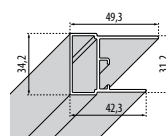

KUADRA 2.0 H 200 cm

KUADRA 2.0 H 200 cm

Finitura	Codice	Misure altezza (max 200 cm)	
		Standard	Speciale
Bianco opaco	P05BWMOST-U		
	P05BWMOSP		
Silver	P05BWMOST-B		
	P05BWMOSP		
Cromo	P05BWMOST-K		
	P05BWMOSP		
Nero opaco	P05BWMOST-H		
	P05BWMOSP		
Inox	P05BWMOST-Z		
	P05BWMOSP