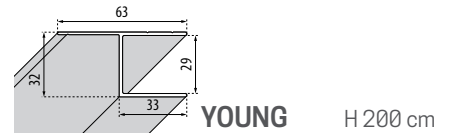

Finitura	Codice	Misure altezza (max 200 cm)		
	YOUNG	Standard	Speciale	
			<200	>200
Bianco opaco	P01Y2MOASTL-U			
	P01Y2MOA002SP			
Silver	P01Y2MOASTL-B			
	P01Y2MOA002SP			
Cromo	P01Y2MOASTL-K			
	P01Y2MOA002SP			
Nero opaco	P01Y2MOASTL-H			
	P01Y2MOA002SP			
Inox	P01Y2MOASTL-Z			
	P01Y2MOA002SP