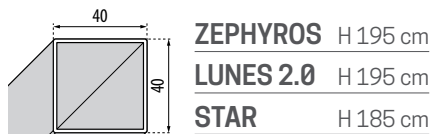

ZEPHYROS H 195 cm
LUNES 2.0 H 195 cm
STAR H 185 cm

Finitura	Codice		Misure altezza (max 200 cm)	
	ZEPHYROS LUNES 2.0	STAR	Standard	Speciale
Bianco	P40X40ST3-A	P40X40ST1-A	<190	>190
	P40X4001	P40X4001		
	P40X4002	P40X4002		
Silver	P40X40ST3-B	P40X40ST1-B		
	P40X4001	P40X4001		
	P40X4002	P40X4002		
Cromo	P40X40ST3-K			
	P40X4001			
	P40X4002			
Nero opaco	P40X40ST3-H			
	P40X4001			
	P40X4002			
Argento	P40X40ST3-J			
	P40X4001			
	P40X4002