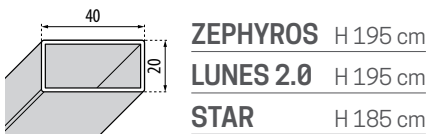

ZEPHYROS H 195 cm
LUNES 2.0 H 195 cm
STAR H 185 cm

Finitura	Codice		Misure altezza (max 200 cm)	
	ZEPHYROS LUNES 2.0	STAR	Standard	Speciale
Bianco	P20X40ST3-A	P20X40ST1-A	<190	>190
	P20X4001	P20X4001		
	P20X4002	P20X4002		
Silver	P20X40ST3-B	P20X40ST1-B		
	P20X4001	P20X4001		
	P20X4002	P20X4002		
Cromo	P20X40ST3-K			
	P20X4001			
	P20X4002			
Nero opaco	P20X40ST3-H			
	P20X4001			
	P20X4002			
Argento	P20X40ST3-J			
	P20X4001			
	P20X4002