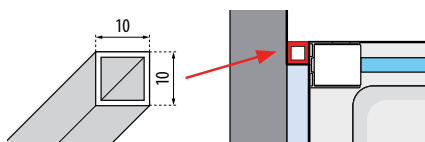

Finitura	Codice	Misure Altezza	
		Standard	Speciale
Bianco	P01BEAST-A		
	P01BEASP		
Silver	P01BEAST-B		
	P01BEASP		
Cromo	P01BEAST-K		
	P01BEASP		

Finitura	Codice	Misure altezza (max 200 cm)	
		Standard	Speciale
Bianco	P01BEGST-A		
	P01BEGSP		
Silver	P01BEGST-B		
	P01BEGSP		
Cromo	P01BEGST-K		
	P01BEGSP		

Finitura	Codice	Misure altezza (max 200 cm)	
		Standard	Speciale
Bianco	P01BJMOST-A		
	P01BJMOSP		
Silver	P01BJMOST-B		
	P01BJMOSP		
Cromo	P01BJMOST-K		
	P01BJMOSP		
Argento	P01BJMOST-J		
	P01BJMOSP		

Finitura	Codice	Misure altezza (max 200 cm)	
		Standard	Speciale
Bianco	P01BJGBST-A		
	P01BJGBSP		
Silver	P01BJGBST-B		
	P01BJGBSP		
Cromo	P01BJGBST-K		
	P01BJGBSP		
Argento	P01BJGBST-J		
	P01BJGBSP		

Finitura	Codice	Misure altezza (max 200 cm)	
		Standard	Speciale
Bianco	P01NS15STL-A		
Silver	P01NS15STL-B		

Finitura	Codice	Misure altezza (max 200 cm)	
		Standard	Speciale
Silver	P01BI2MOST-B		
	P02DIA01		
	P01BI2MOST-K		
Cromo	P02DIA01		

Finitura	Codice	Misure altezza 200 cm
		Standard
Bianco opaco	P01BWMOST-U	
Silver	P01BWMOST-B	
Nero opaco	P01BWMOST-H	
Cromo	P01BWMOST-K	
Inox	P01BWMOST-Z	

Finitura	Codice	Misure altezza (max 200 cm)	
		Standard	Speciale
Bianco opaco	P05BWMOST-U		
	P05BWMOSP		
Silver	P05BWMOST-B		
	P05BWMOSP		
Cromo	P05BWMOST-K		
	P05BWMOSP		
Nero opaco	P05BWMOST-H		
	P05BWMOSP		
Inox	P05BWMOST-Z		
	P05BWMOSP		

Finitura	Codice	Misure altezza 200 cm
		Standard
Bianco	P10X10ST2-A	
Bianco opaco	P10X10ST2-U	
Silver	P10X10ST2-B	
Cromo	P10X10ST2-K	
Nero opaco	P10X10ST2-H	
Argento	P10X10ST2-J	
Inox	P10X10ST2-Z