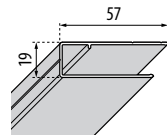

ZEPHYROS H 195 cm
LUNES 2.0 H 195 cm
In sostituzione del profilo a muro +15 mm

ZEPHYROS H 195 cm
LUNES 2.0 H 195 cm
In sostituzione del profilo a muro +15 mm

Finitura	Codice	Misure altezza (max 200 cm)	
		Standard	Speciale
Bianco	P05BHST-A		
	P05BH01		
	P05BH02		
Silver	P05BHST-B		
	P05BH01		
	P05BH02		
Cromo	P05BHST-K		
	P05BH01		
	P05BH02		
Nero opaco	P05BHST-H		
	P05BH01		
	P05BH02		
Argento	P05BHST-J		
	P05BH01		
	P05BH02