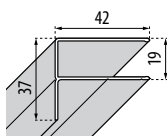

LUNES 2.0 H 195 cm

LUNES 2.0 H 195 cm

Finitura	Codice	Misure altezza (max 200 cm)	
		Standard	Speciale
Bianco	P01BJGBST-A		
	P01BJGBSP		
Silver	P01BJGBST-B		
	P01BJGBSP		
Cromo	P01BJGBST-K		
	P01BJGBSP		
Argento	P01BJGBST-J		
	P01BJGBSP