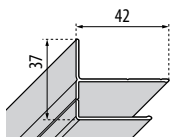

ZEPHYROS H 195 cm

Finitura	Codice	Misure altezza (max 200 cm)	
		Standard	Speciale
Bianco	P01BHMOST-A		
	P01BHM001		
	P01BHM002		
Silver	P01BHMOST-B		
	P01BHM001		
	P01BHM002		
Cromo	P01BHMOST-K		
	P01BHM001		
	P01BHM002		
Nero opaco	P01BHMOST-H		
	P01BHM001		
	P01BHM002