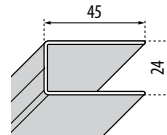

STAR H 185 cm

KUADRA H H 200 cm

Finitura	Codice	Misure altezza (max 200 cm)	
		Standard	Speciale
Bianco	P01KUHST-U		
Silver	P01KUHST-B		
Cromo	P01KUHST-K		
Nero opaco	P01KUHST-H		
Inox	P01KUHST-Z