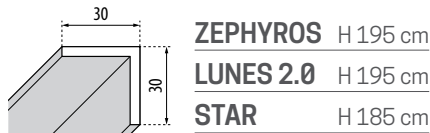

ZEPHYROS H 195 cm
LUNES 2.0 H 195 cm
STAR H 185 cm

Finitura	Codice		Misure altezza (max 200 cm)	
	ZEPHYROS LUNES 2.0	STAR	Standard	Speciale
Bianco	L30X30ST3-A	L30X30ST1-A	<190	>190
	L30X3001	L30X3001		
	L30X3002	L30X3002		
Silver	L30X30ST3-B	L30X30ST1-B		
	L30X3001	L30X3001		
	L30X3002	L30X3002		
Cromo	L30X30ST3-K			
	L30X3001			
	L30X3002			
Nero opaco	L30X30ST3-H			
	L30X3001			
	L30X3002			
Argento	L30X30ST3-J			
	L30X3001			
	L30X3002