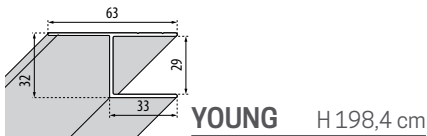

Finitura	Codice	Misure altezza (max 200 cm)		
	YOUNG	Standard	Speciale	
			<200	>200
Bianco opaco	P01Y2MOBSTL-U			
	P01Y2MOB002SP			
Silver	P01Y2MOBSTL-B			
	P01Y2MOB002SP			
Cromo	P01Y2MOBSTL-K			
	P01Y2MOB002SP			
Nero opaco	P01Y2MOBSTL-H			
	P01Y2MOB002SP			
Inox	P01Y2MOBSTL-Z			
	P01Y2MOB002SP