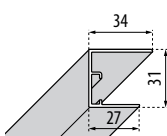

LOUVRE H 195 cm

KUADRA 2.0 H 200 cm

Finitura	Codice	Misure altezza 200 cm
		Standard
Bianco opaco	P01BWMOST-U	
Silver	P01BWMOST-B	
Nero opaco	P01BWMOST-H	
Cromo	P01BWMOST-K	
Inox	P01BWMOST-Z