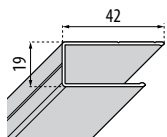

ZEPHYROS H 195 cm

ZEPHYROS H 195 cm

Finitura	Codice	Misure altezza (max 200 cm)	
		Standard	Speciale
Bianco	P01BHRST-A		
	P01BHRA01		
	P01BHRA02		
Silver	P01BHRST-B		
	P01BHRA01		
	P01BHRA02		
Cromo	P01BHRST-K		
	P01BHRA01		
	P01BHRA02		
Nero opaco	P01BHRST-H		
	P01BHRA01		
	P01BHRA02