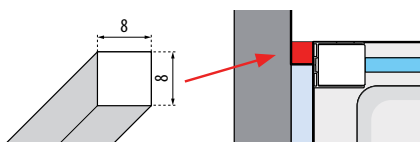

Finitura	Codice	Misure altezza 200 cm
		Standard
Bianco	P08X08ST2-A	
Bianco opaco	P08X08ST2-U	
Silver	P08X08ST2-B	
Cromo	P08X08ST2-K	
Nero opaco	P08X08ST2-H	
Argento	P08X08ST2-J	
Inox	P08X08ST2-Z