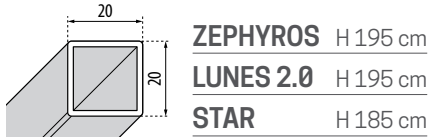

Finitura	Codice		Misure altezza (max 200 cm)		
	ZEPHYROS LUNES 2.0	STAR H185	Standard	Speciale	
				<195	>195
Bianco	P20X20ST3-A	P20X20ST1-A			
	P20X2001	P20X2001			
	P20X2002	P20X2002			
Silver	P20X20ST3-B	P20X20ST1-B			
	P20X2001	P20X2001			
	P20X2002	P20X2002			
Cromo	P20X20ST3-K				
	P20X2001				
	P20X2002				
Nero opaco	P20X20ST3-H				
	P20X2001				
	P20X2002				
Argento	P20X20ST3-J				
	P20X2001				
	P20X2002