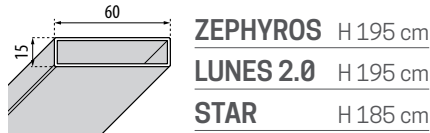

ZEPHYROS H 195 cm
LUNES 2.0 H 195 cm
STAR H 185 cm

Finitura	Codice		Misure altezza (max 200 cm)	
	ZEPHYROS LUNES 2.0	STAR	Standard	Speciale
Bianco	P15X60ST3-A	P15X60ST1-A	<190	>190
	P15X6001	P15X6001		
	P15X6002	P15X6002		
Silver	P15X60ST3-B	P15X60ST1-B		
	P15X6001	P15X6001		
	P15X6002	P15X6002		
Cromo	P15X60ST3-K			
	P15X6001			
	P15X6002			
Nero opaco	P15X60ST3-H			
	P15X6001			
	P15X6002			
Argento	P15X60ST3-J			
	P15X6001			
	P15X6002