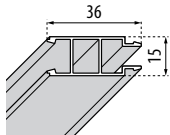

ZEPHYROS H 195 cm
LUNES 2.0 H 195 cm
STAR H 185 cm

Finitura	Codice		Misure altezza (max 200 cm)	
	ZEPHYROS LUNES 2.0	STAR	Standard	Speciale
Bianco	P05HAA01	P05HAA01		
	P05HAA02	P05HAA02		
	P05HAA01	P05HAA01		
Silver	P05HAA01	P05HAA01		
	P05HAA02	P05HAA02		
	P05HAA01	P05HAA01		
Cromo	P05HAA01	P05HAA01		
	P05HAA02	P05HAA02		
	P05HAA01	P05HAA01		
Nero opaco	P05HAA01	P05HAA01		
	P05HAA02	P05HAA02		
	P05HAA01	P05HAA01		
Argento	P05HAA01	P05HAA01		
	P05HAA02	P05HAA02		
	P05HAA01	P05HAA01