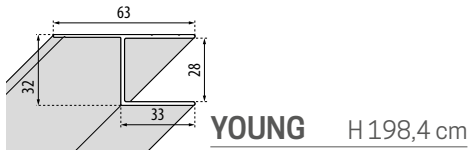

YOUNG H 198,4 cm

Profilfarbe	Code	Maße Höhe (max 200 cm)	
	YOUNG	Standard	Sonderanfertigung <200 >200
Weiß Matt	P01Y2MOBSTL-U		
	P01Y2MOB002SP		
Silber	P01Y2MOBSTL-B		
	P01Y2MOB002SP		
Chrom	P01Y2MOBSTL-K		
	P01Y2MOB002SP		
Schwarz Matt	P01Y2MOBSTL-H		
	P01Y2MOB002SP		
Inox	P01Y2MOBSTL-Z		
	P01Y2MOB002SP