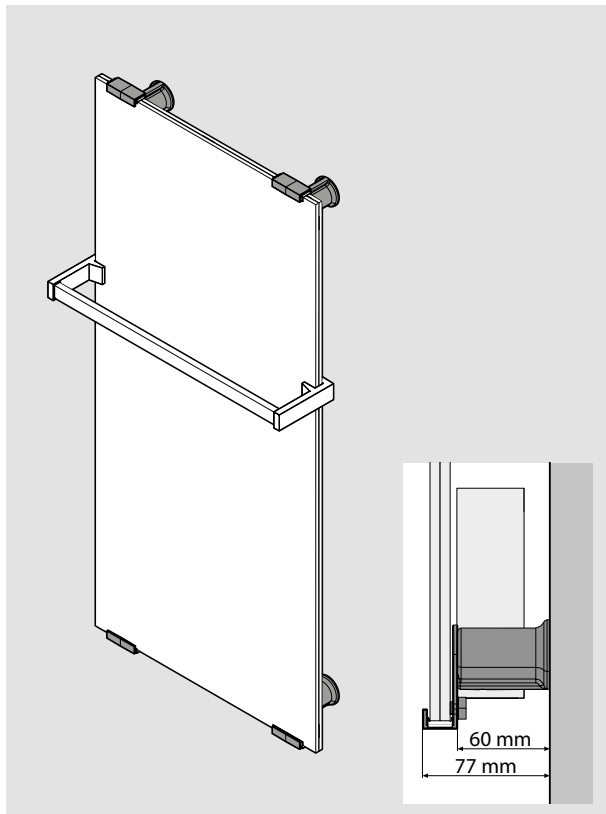

WANDMONTAGE

STANDARD Chrom

SONDERAUSSTATTUNG

Beschreibung	Code	Preis
Schwarz	R06SOL1-H	
Weiß	R06SOL1-A	

Befestigung - 4 Stück