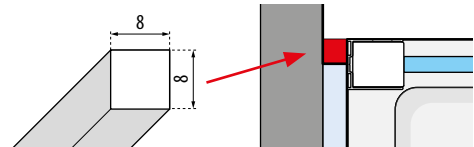

Profilfarbe	Code	Maße Höhe (max 200 cm)
	Ausgleichsprofil	Standard
Weiß	P08X08ST2-A	
Weiß Matt	P08X08ST2-U	
Silber	P08X08ST2-B	
Chrom	P08X08ST2-K	
Schwarz Matt	P08X08ST2-H	
Silber Matt	P08X08ST2-J	
Inox	P08X08ST2-Z