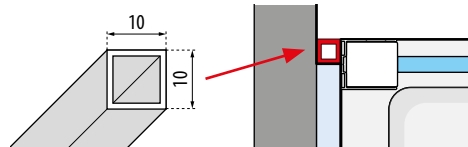

KUADRA 2.0 H 200 cm

Profilfarbe	Code	Maße Höhe (max 200 cm)
	Ausgleichsprofil	Standard
Weiß	P10X10ST2-A	
Weiß Matt	P10X10ST2-U	
Silber	P10X10ST2-B	
Chrom	P10X10ST2-K	
Schwarz Matt	P10X10ST2-H	
Silber Matt	P10X10ST2-J	
Inox	P10X10ST2-Z