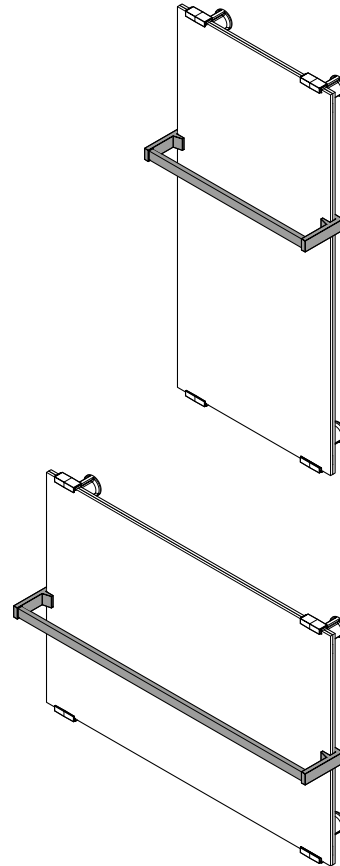

#### SENKRECHTE VERSION

Maße (mm)	Code	Preis
400x1000	<b>R80SOLP40-K</b>	
500x1000	<b>R80SOLP50-K</b>	
600x1050	<b>R80SOLP60-K</b>	
600x1250	<b>R80SOLP60-K</b>	
600x1500	<b>R80SOLP60-K</b>	