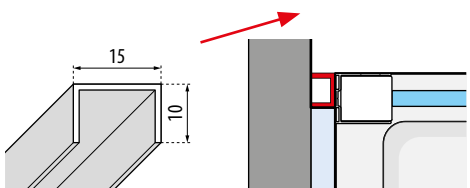

Profilfarbe	Code	Maße Höhe (max 200 cm)
	Ausgleichsprofil	Standard
Weiß	P51U1510ST2-A	
Weiß Matt	P51U1510ST2-U	
Silber	P51U1510ST2-B	
Chrom	P51U1510ST2-K	
Schwarz Matt	P51U1510ST2-H	
Silber Matt	P51U1510ST2-J	
Inox	P51U1510ST2-Z	

PROFILE