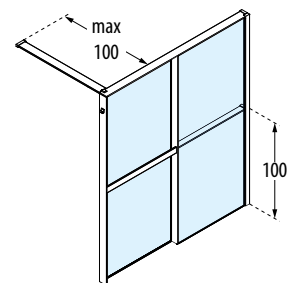

KUADRA HWZ2 FRAME

1 INTERNAL STORAGE SHELF + 1 TOWEL HOLDER ON THE ENTRANCE SIDE

FLOOR MOUNTING ONLY

GLASS FINISHES

Clear
code 1

PROFILE FINISHES

Matt White
code U

Silver
code B

Matt Black
code H

Dimensions	Code	Installation		Glass	Profile		
		Right	Left		U	B	H
Actual size		D-	S-	1	U	B	H
A				Clear	Matt White	Silver	Matt Black

ENTRY SIDE TOWEL HOLDER - STORAGE SHELF

134↔137	KUADHWZPS0140	D-	S-			
144↔147	KUADHWZPS0150	D-	S-			
154↔157	KUADHWZPS0160	D-	S-			
164↔167	KUADHWZPS0170	D-	S-			
174↔177	KUADHWZPS0180	D-	S-			
194↔197	KUADHWZPS0200	D-	S-			
214↔217	KUADHWZPS0220	D-	S-			