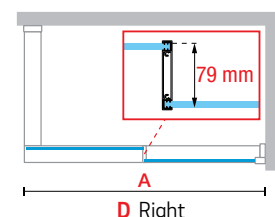

Matt Black
code H

Dimensions	Code	Installation		Glass	Profile		
		Right	Left		U	B	H
Actual size		D-	S-	1	U	B	H
A				Clear	Matt White	Silver	Matt Black

ENTRY SIDE TOWEL HOLDER - STORAGE SHELF

134↔137	KUADHWZPS0140	D-	S-			
144↔147	KUADHWZPS0150	D-	S-			
154↔157	KUADHWZPS0160	D-	S-			
164↔167	KUADHWZPS0170	D-	S-			
174↔177	KUADHWZPS0180	D-	S-			
194↔197	KUADHWZPS0200	D-	S-			
214↔217	KUADHWZPS0220	D-	S-			

Construction of the code

Code + Right/Left + Glass + Profile = Final product code