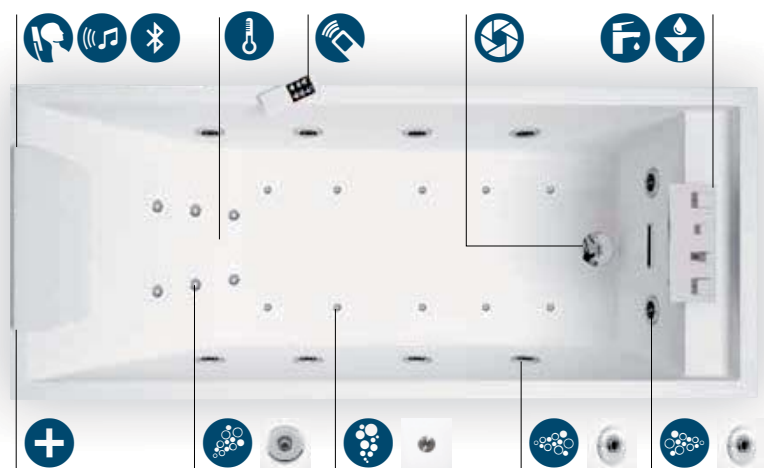

Tortora

SENSE 3-4 | FUNCTIONS AND EQUIPMENT (available depending on the model)

Airpool massage (10 jets) air-jet with manual on / off or sequential programm, for an **effective cellular stimulation**.

Body massage Whirlpool (8 jets) air/water with adjustable time and intensity, manual or automatic to satisfy the need of wellness.

Touch Screen remote control

Head rest in EVA water proof, antibacterial and nontoxic.

Bath mounted mixer and Drop save drainpipe

8 color variations of **CHROMOLIGHT** to activate the mind and excite the spirit.