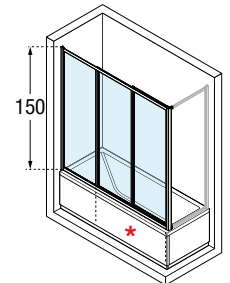

## BATH SCREEN, 1 FIXED PANEL + 2 SLIDING PANELS

For recess installation or combined with a side panel

### GLASS TYPE

### PROFILE COLOURS

Dimensions			Code	Glass			Profile		Acrylic	Profile	
Actual size	Fixed panels	Access		1	6	55	A	B		20	A
<b>A</b>	<b>F1</b>	*		Clear	C print	Riviera print	White	Silver	Ice	White	Silver
<b>DOOR</b>											
168↔172	57	102	<b>RIV23PV170-</b>								
176↔180	60	108	<b>RIV23PV180-</b>								
<b>SIDE PANEL</b>											
<b>F</b>											
68↔72	-	-	<b>RIV2FV70-</b>								
73↔77	-	-	<b>RIV2FV75-</b>								
78↔82	-	-	<b>RIV2FV80-</b>								

### HOW TO TAKE THE MEASUREMENT

Dimension must be taken from the tiled wall to the external edge of the bathtub according to this drawing.