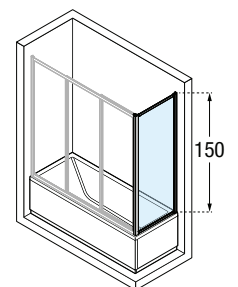

## BATH SCREEN, 1 FIXED PANEL + 2 SLIDING PANELS

For recess installation or combined with a side panel

### GLASS TYPE

### PROFILE COLOURS

Dimensions			Code	Glass			Profile		Acrylic	Profile	
Actual size	Fixed panels	Access		1	6	55	A	B		20	A
<b>A</b>	<b>F1</b>	*		Clear	C print	Riviera print	White	Silver	Ice	White	Silver
<b>DOOR</b>											
168↔172	57	102	<b>RIV23PV170-</b>								
176↔180	60	108	<b>RIV23PV180-</b>								
<b>SIDE PANEL</b>											
<b>F</b>											
68↔72	-	-	<b>RIV2FV70-</b>								
73↔77	-	-	<b>RIV2FV75-</b>								
78↔82	-	-	<b>RIV2FV80-</b>								

### HOW TO TAKE THE MEASUREMENT

Dimension must be taken from the tiled wall to the external edge of the bathtub according to this drawing.