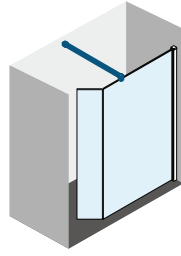

IN RECESS VERSION

**KUADRA H
KUADRA HFA
STANDARD SUPPORT BAR**
(included)