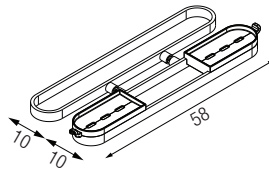

MEASURE 58 CM
for Glass 80, 90

SUPPORT BAR OF CM 150 IS OPTIONAL (SEE PAG. 258)

OPTIONAL

EVO FIXING SYSTEM (IN RECESS)		EVO FIXING SYSTEM (CORNER)	
1 front bar of 180 cm 2 clamps		1 front bar of 180 cm 1 side bar of 120 cm 2 clamps 1 angular union	
	<table border="1"> <thead> <tr> <th>Finishing</th> <th>Code</th> <th>Price</th> </tr> </thead> <tbody> <tr> <td>Silver</td> <td>KUADHSFN-B</td> <td></td> </tr> <tr> <td>Chrome</td> <td>KUADHSFN-K</td> <td></td> </tr> <tr> <td>Matt Black</td> <td>KUADHSFN-H</td> <td></td> </tr> <tr> <td>Matt White</td> <td>KUADHSFN-U</td> <td></td> </tr> </tbody> </table>		<table border="1"> <thead> <tr> <th>Finishing</th> <th>Code</th> <th>Price</th> </tr> </thead> <tbody> <tr> <td>Silver</td> <td>KUADHSF-B</td> <td></td> </tr> <tr> <td>Chrome</td> <td>KUADHSF-K</td> <td></td> </tr> <tr> <td>Matt Black</td> <td>KUADHSF-H</td> <td></td> </tr> <tr> <td>Matt White</td> <td>KUADHSF-U</td> <td></td> </tr> </tbody> </table>