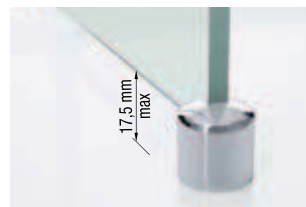

BASE LATCH INTERNAL TO THE SHOWER TRAY Ø 29 MM

For Kuadra HL

Code	Price
R05KUH1-K