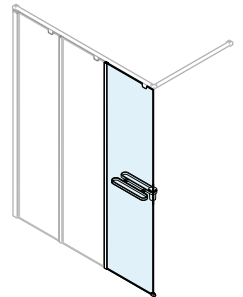

KUADRA HP

200 cm

8 mm

ADDITIONAL PANEL FOR KUADRA H SHOWER SPACE

Dimensions	Code	Glass	Profile				Mirror	Profile		
Actual size		1	B	K	H	76	B	K	H	
		Clear	Silver	Chrome	Matt Black	Spy	Silver	Chrome	Matt Black	

ADDITIONAL PANEL										
39	KUADHP40-									
49	KUADHP50-									
59	KUADHP60-									
69	KUADHP70-					-	-	-	-	
79	KUADHP80-					-	-	-	-	
89	KUADHP90-					-	-	-	-	

ADDITIONAL PANEL WITH ACCESSORY BASKET										
39	KUADHPB40-					-	-	-	-	
49	KUADHPB50-					-	-	-	-	
59	KUADHPB60-					-	-	-	-	
69	KUADHPB70-					-	-	-	-	
79	KUADHPB80-					-	-	-	-	
89	KUADHPB90-					-	-	-	-