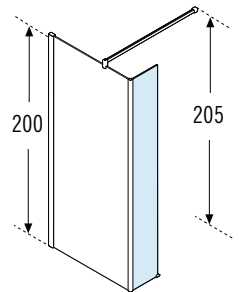

KUADRA HL FIXED PANEL

D	Code	1	44	51	U	B	K	H	76	U	B	K	H
68	KUADHL70-												
78	KUADHL80-												
88	KUADHL90-												
98	KUADHL100-												
118	KUADHL120-												
138	KUADHL140-								-	-	-	-	-
158	KUADHL160-								-	-	-	-	-