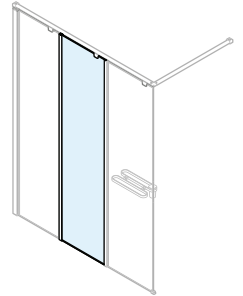

KUADRA HP

200 cm

8 mm

ADDITIONAL PANEL FOR KUADRA H SHOWER SPACE

Dimensions	Code	Glass	Profile				Mirror	Profile		
Actual size		1	B	K	H	76	B	K	H	
		Clear	Silver	Chrome	Matt Black	Spy	Silver	Chrome	Matt Black	

ADDITIONAL PANEL										
39	KUADHP40-									
49	KUADHP50-									
59	KUADHP60-									
69	KUADHP70-					-	-	-	-	
79	KUADHP80-					-	-	-	-	
89	KUADHP90-					-	-	-	-	

ADDITIONAL PANEL WITH ACCESSORY BASKET										
39	KUADHPB40-					-	-	-	-	
49	KUADHPB50-					-	-	-	-	
59	KUADHPB60-					-	-	-	-	
69	KUADHPB70-					-	-	-	-	
79	KUADHPB80-					-	-	-	-	
89	KUADHPB90-					-	-	-	-