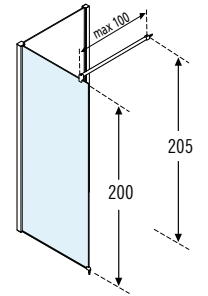

KUADRA HL

FIXED DEFLECTOR FOR KUADRA H (8MM GLASS)

GLASS TYPE

Clear
code 1

Band Satin
code 44

Ravenna print
code 51

Spy
code 76

PROFILE COLOURS

Matt White
code U

Silver
code B

Chrome
code K

Matt Black
code H

Dimensions	Code	Glass			Profile				Mirror	Profile				
		1	44	51	U	B	K	H		76	U	B	K	H
Actual size		Clear	Band satin	Ravenna print	Matt White	Silver	Chrome	Matt Black	Spy	Matt White	Silver	Chrome	Matt Black	

KUADRA HL FIXED PANEL

D	Code	1	44	51	U	B	K	H	76	U	B	K	H
68	KUADHL70-												
78	KUADHL80-												
88	KUADHL90-												
98	KUADHL100-												
118	KUADHL120-												
138	KUADHL140-								-	-	-	-	-
158	KUADHL160-								-	-	-	-	-

KUADRA HL FIXED DEFLECTOR

F	Code	1	44	51	U	B	K	H	76	U	B	K	H
15	KUADHL15-												
30	KUADHL30-												
40	KUADHL40-												

L 15↔160
H 80↕220
SPECIAL

KUADHLSP

Bottom stabilizer

SUPPORT BAR OF CM 150 IS OPTIONAL (SEE PAG. 258)