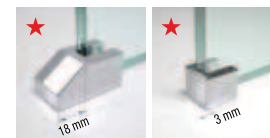

Bottom stabilizer

SUPPORT BAR OF CM 150 IS OPTIONAL (SEE PAG. 258)

OPTIONAL

EVO FIXING SYSTEM (C-version)

- 1 front bar of 180 cm
- 2 side bars of 120 cm
- 4 clamps
- 2 angulars union

Finishing	Code	Price
Silver	KUADHSFC-B	
Chrome	KUADHSFC-K	
Matt White	KUADHSFC-U	
Matt Black	KUADHSFC-H	

Construction of the Code: **Code** + **Glass** + **Profile** = Final product Code