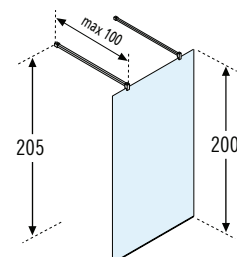

KUADRA HF

200 cm

8 mm

FREESTANDING SHOWER PANEL WITH 2 WALL SUPPORTS

GLASS TYPE

Clear
code 1

Ravenna print
code 51

Spy
code 76

PROFILE COLOURS

Matt White
code U

Silver
code B

Chrome
code K

Matt Black
code H

Dimensions	Code	Glass		Profile				Mirror	Profile			
		1	51	U	B	K	H	76	U	B	K	H
Actual size		Clear	Ravenna print	Matt White	Silver	Chrome	Matt Black	Spy	Matt White	Silver	Chrome	Matt Black
C												
94	KUADFC96-											
114	KUADFC116-											
134	KUADFC136-							-	-	-	-	-
154	KUADFC156-							-	-	-	-	-

L 80↔180
H 80↑220
SPECIAL
KUADFCSP

Bottom stabilizer

SUPPORT BAR OF CM 150 IS OPTIONAL (SEE PAG. 258)

OPTIONAL

EVO FIXING SYSTEM (C-version)

- 1 front bar of 180 cm
- 2 side bars of 120 cm
- 4 clamps
- 2 angulars union

Finishing	Code	Price
Silver	KUADHSFC-B	
Chrome	KUADHSFC-K	
Matt White	KUADHSFC-U	
Matt Black	KUADHSFC-H	

Construction of the Code: **Code** + **Glass** + **Profile** = Final product Code