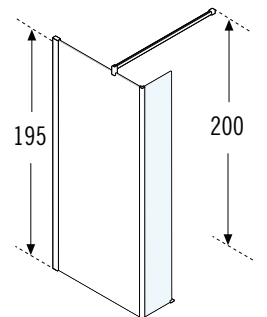

GIADA HL

FIXED DEFLECTOR FOR GIADA H

195 cm

6 mm

GLASS TYPE

Clear
code 1

Band Satin
code 44

PROFILE COLOURS

White
code A

Silver
code B

Chrome
code K

Dimensions	Code	Glass		Profile		
		1	44	A	B	K
Actual size		Clear	Band satin	White	Silver	Chrome

KUADRA HL FIXED DEFLECTOR

D	Code	Glass	Profile
15	GIADAHL15-	-	
30	GIADAHL30-		
40	GIADAHL40-		

KUADRA HL FIXED PANEL

F	Code	Glass	Profile
68	GIADAHL70-	-	
78	GIADAHL80-		
88	GIADAHL90-		
98	GIADAHL100-		
118	GIADAHL120-		

OPTIONAL

BASE LATCH INTERNAL TO THE SHOWER TRAY Ø 29 MM

Code	Price
R05KUHL1-K	

Bottom stabilizer

SUPPORT BAR OF CM 150 IS OPTIONAL (SEE PAG. 269)