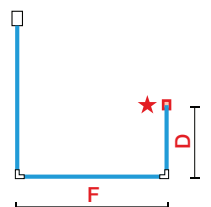

OPTIONAL

BASE LATCH INTERNAL TO THE SHOWER TRAY Ø 29 MM

Code	Price
R05KUHL1-K	

Bottom stabilizer

SUPPORT BAR OF CM 150 IS OPTIONAL (SEE PAG. 269)