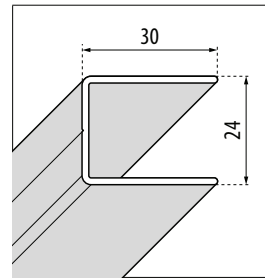

Clear
code 1

PRINTING

Band satin
code 44

STANDARD SUPPORT BAR (Included)

SUPPORT BAR 100 CM

OVERALL DIMENSIONS FIXING PROFILES

Wall

Colour	Code
White	P01LGHST-A
Silver	P01LGHST-B
Chrome	P01LGHST-K