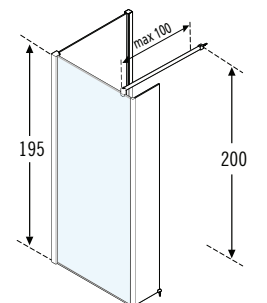

GIADA HL

FIXED DEFLECTOR FOR GIADA H

195 cm

6 mm

GLASS TYPE

Clear
code 1

Band Satin
code 44

PROFILE COLOURS

White
code A

Silver
code B

Chrome
code K

Dimensions	Code	Glass		Profile		
		1	44	A	B	K
Actual size		Clear	Band satin	White	Silver	Chrome

KUADRA HL FIXED DEFLECTOR

D	Code	Glass	Profile
15	GIADAHL15-	-	
30	GIADAHL30-		
40	GIADAHL40-		

KUADRA HL FIXED PANEL

F	Code	Glass	Profile
68	GIADAHL70-	-	
78	GIADAHL80-		
88	GIADAHL90-		
98	GIADAHL100-		
118	GIADAHL120-		

OPTIONAL

BASE LATCH INTERNAL TO THE SHOWER TRAY Ø 29 MM

Code	Price
R05KUHL1-K	

Bottom stabilizer

SUPPORT BAR OF CM 150 IS OPTIONAL (SEE PAG. 269)