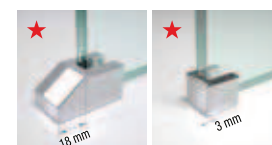

OPTIONAL

BASE LATCH INTERNAL TO THE SHOWER TRAY Ø 29 MM

Code	Price
R05KUHL1-K	

Bottom stabilizer

SUPPORT BAR OF CM 150 IS OPTIONAL (SEE PAG. 269)