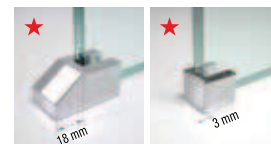

Bottom stabilizer

SUPPORT BAR OF CM 150 IS OPTIONAL (SEE PAG. 269)