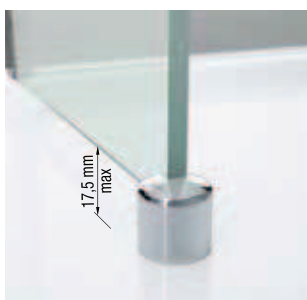

Finishing	Code	Price
Silver	KUADHSFN-B	
Chrome	KUADHSFN-K	
Matt Black	KUADHSFN-H	

KIT 2 BARS "T" COMBINATION

- 2 bars of 150 cm sizable
- 1 wall attachment
- 2 glass clamps

Finishing	Code	Price
White	R80KUORT150-D	
Silver	R80KUORT150-B	
Chrome	R80KUORT150-K	
Matt Black	R80KUORT150-H	

2 ALUMINIUM FINISHING PROFILES

Finishing	Dimensions	Code	Price
White	100	P51BOHU10-A	
Silver	100	P51BOHU10-B	
Chrome	100	P51BOHU10-K	
Matt Black	100	P51BOHU10-H	

BASE LATCH INTERNAL TO THE SHOWER TRAY Ø 29 MM